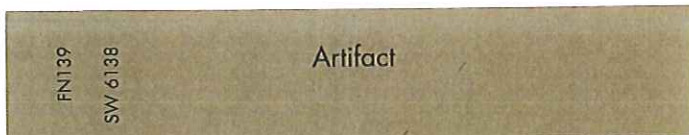

The digitized image approximates as closely as possible to the actual paint colors. 08.03.494

Villas at Arista Park

Scheme Three

Body

Shutters/Front Gate

Front Door